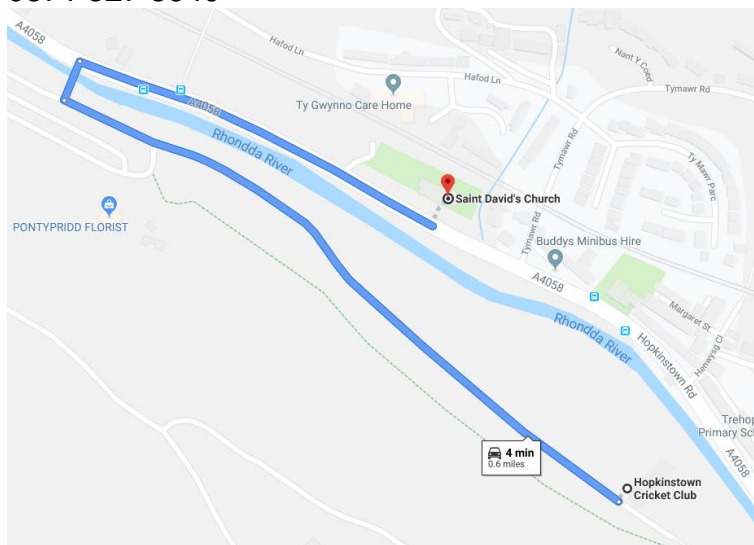

Bluberry Inn
6 Market Street
Pontypridd
01443 485331

Llechwen Hall
CF37 4HP
01443 742050

Stone Mason Cottage
5 Lower Alma Terrace
CF37 1NL

Ty Ffarm @ Gellilwch
Email: tyffarm@gmail.com

This is a 5 bed self catering cottage

Slightly further are:

T Y Lily Mia Guest House (small B&B)
Station Rd, Tonypany CF40 2PL
07877 687949

Holiday Inn Cardiff - North M4, Jct.32
Merthyr Rd, Cardiff CF15 7AD
029 2052 2262

Village Hotel Cardiff
29 Pendwyallt Rd, Cardiff CF14 7EF
029 2167 1120

Premier Inn Llantrisant
GwaunElaiMagden Park, Pontyclun CF72 8UX
0871 527 8640

Church to Cricket club by car